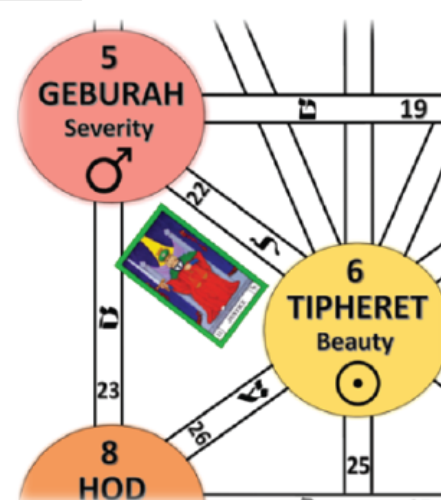

4th Stage of Unfoldment: Principle of Reason. "We don't see things as they are, we see them as we are."

♎ 7th House: Libra

Partnership House: "I Partner"

Descriptions: love, marriage, intimate relationships, close friendships, participation, teamwork, contracts, co-operation, sociability, diplomacy, courts of law, fair play, balance, equality, peace, serenity, harmony, artistry, beauty, sweetness, grace, subjective autumn.

Attributions:
Marriage.
Business.
Cooperation.

Developments:
Awareness of others.
Balance in life.
Friends.

Lamed
Education
Balance
Work
Ox-Goad

Path 22 Faithful Intelligence:
The spiritual virtues are increased and all Dwellers on earth are able to receive through the idea of Karma, which is the ripening of perception and interpretation into motives for action.