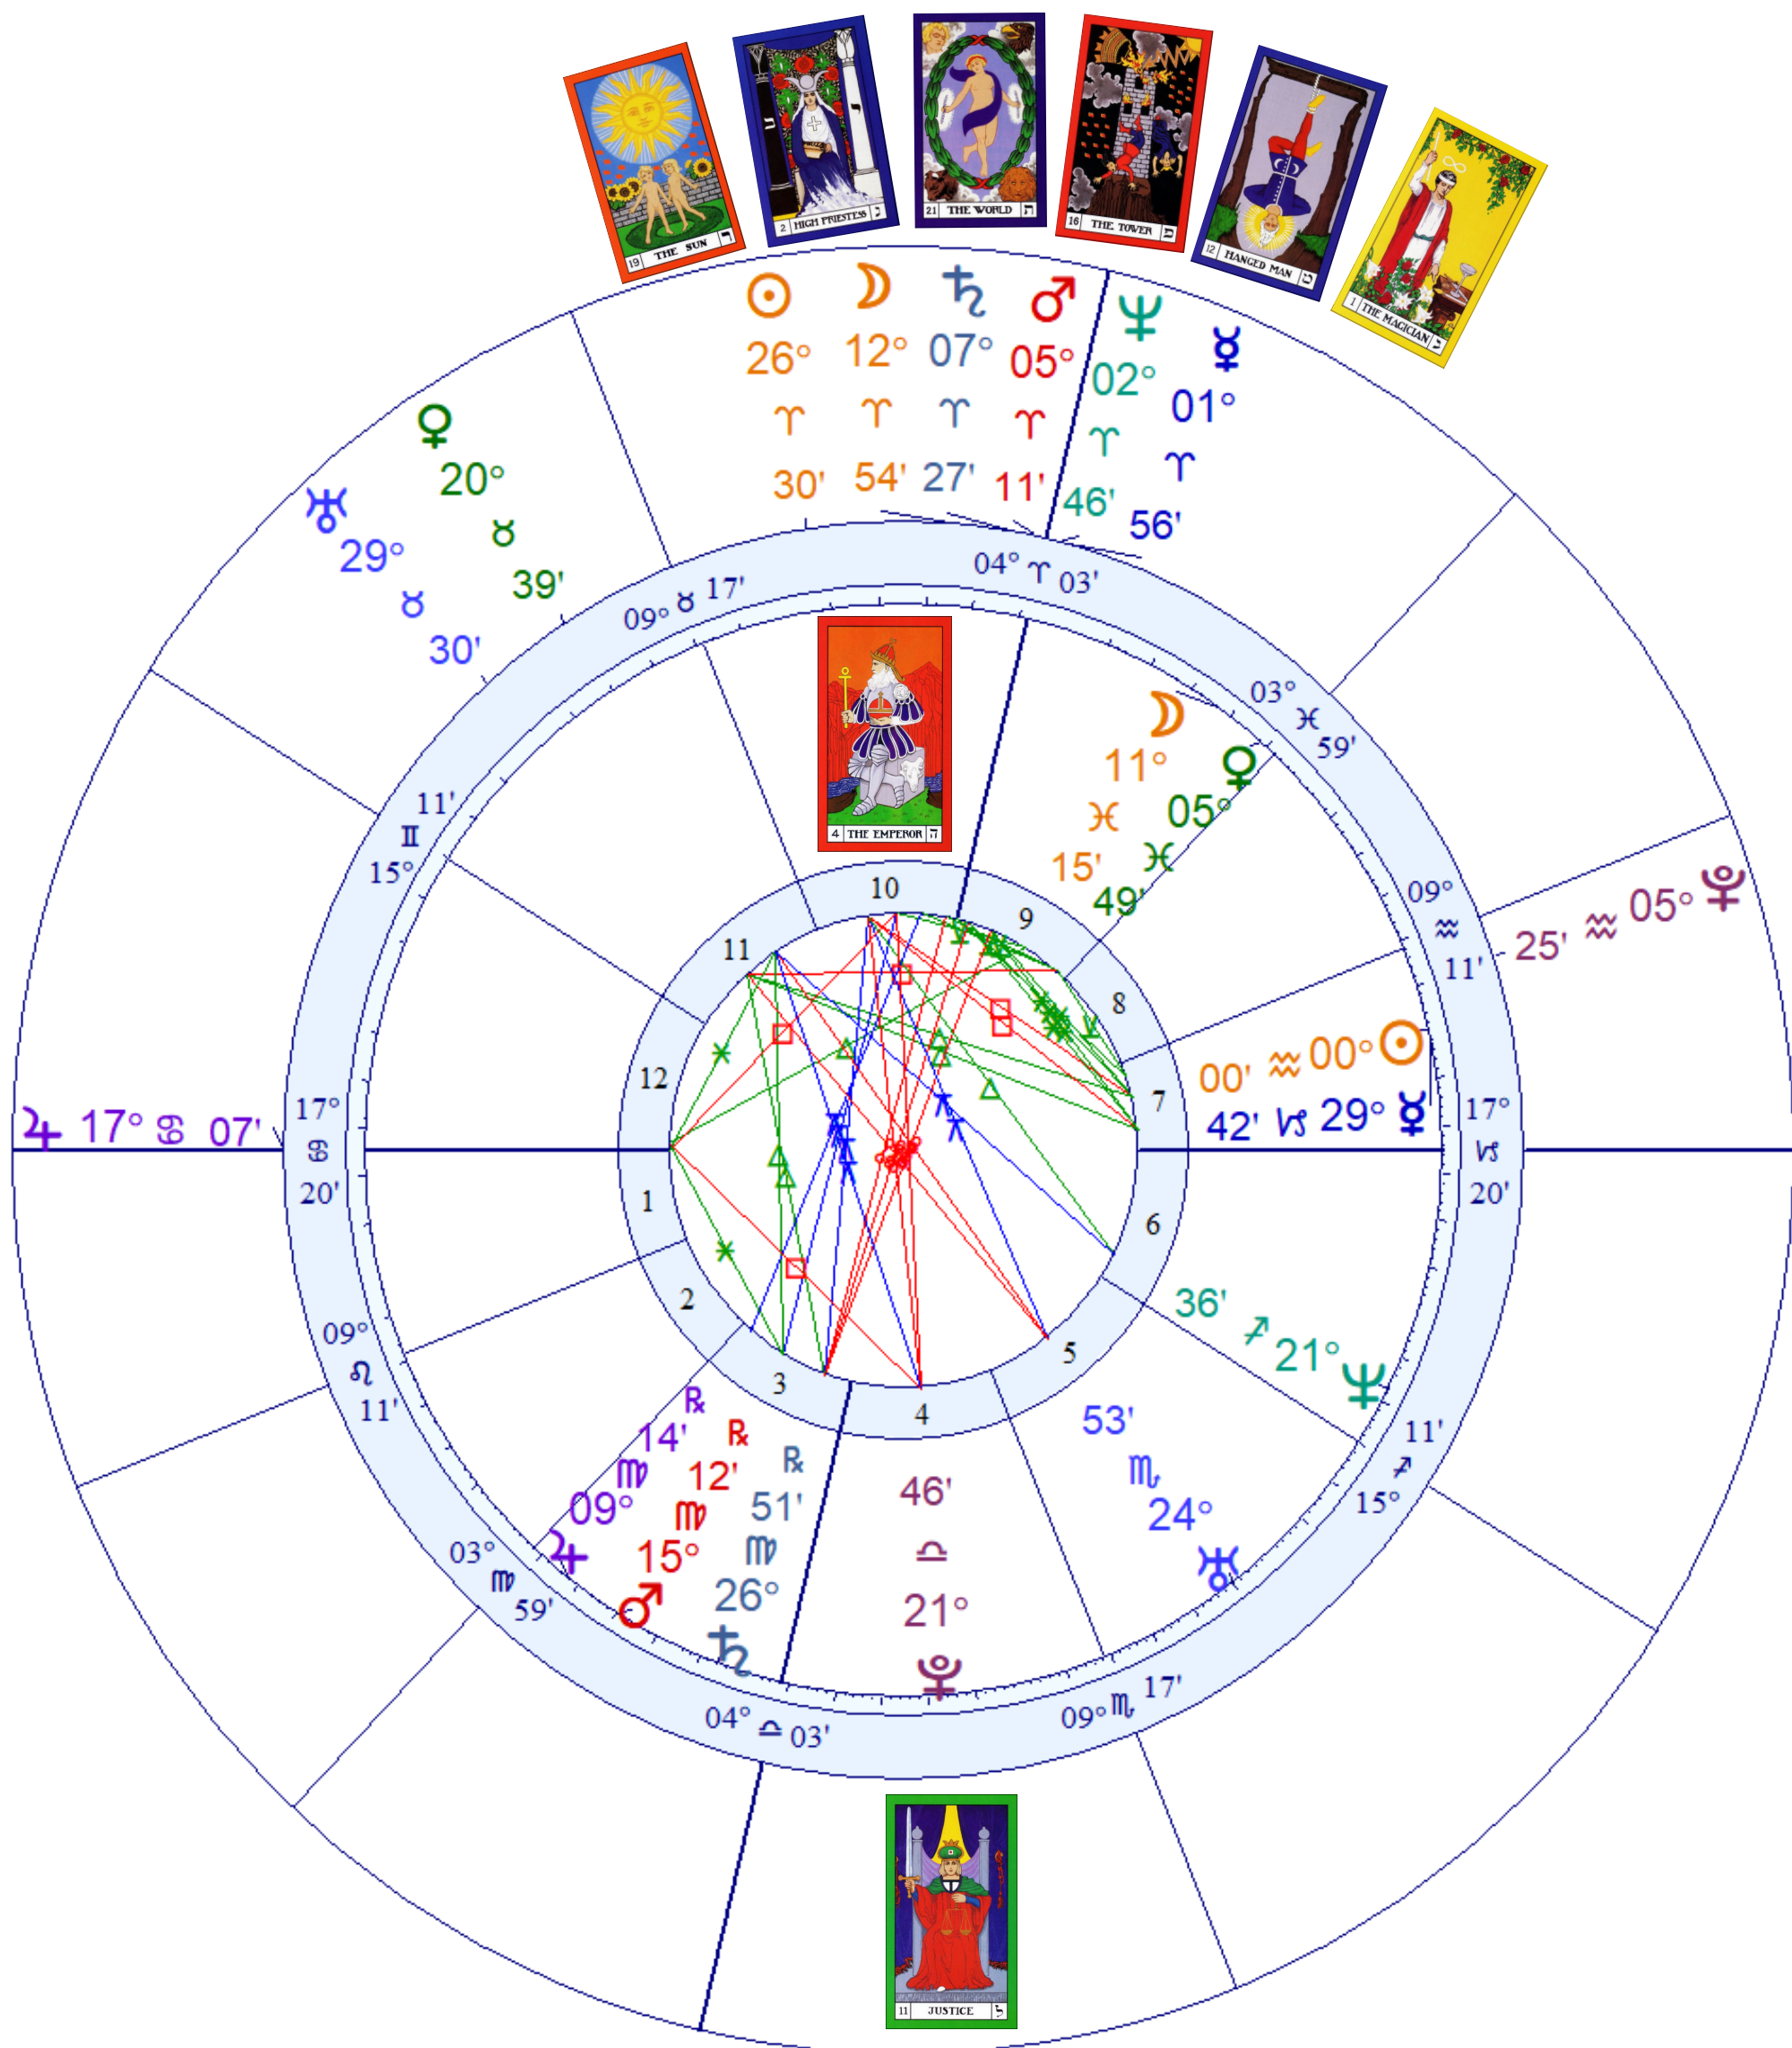

Aries Transits of April 2026

QUINCUNX: NECESSARY GROWTH INTO FUNCTION } MATURE
 NEED DEVELOPMENT, STRONG MOTIVATION } THE ENERGIES

SEXTILE: PRODUCTIVE, SHARE APRIL 4, 2026
 SKILLFULL

TRINE: HARMONY, TALENT, UNRESTRICTED ENERGY

SQUARE: NEED TO ACT, WORK, EFFORT, DETERMINATION MAKE CHANGES

OPPOSITIONS: SEEK BALANCE, AWARENESS, CONFLICT WITH OTHERS

April 16th, 2026

♈ 1st House: Aries

Self-Definition House: "I Am"

Descriptions: emergence from formlessness, conditions of birth, early childhood, ego development, personal identity, drive, self-awareness, zest for life, potential, instinct, basic energy, will power, assertiveness, creative visions, independence, leadership, pioneering, subjective springtime.