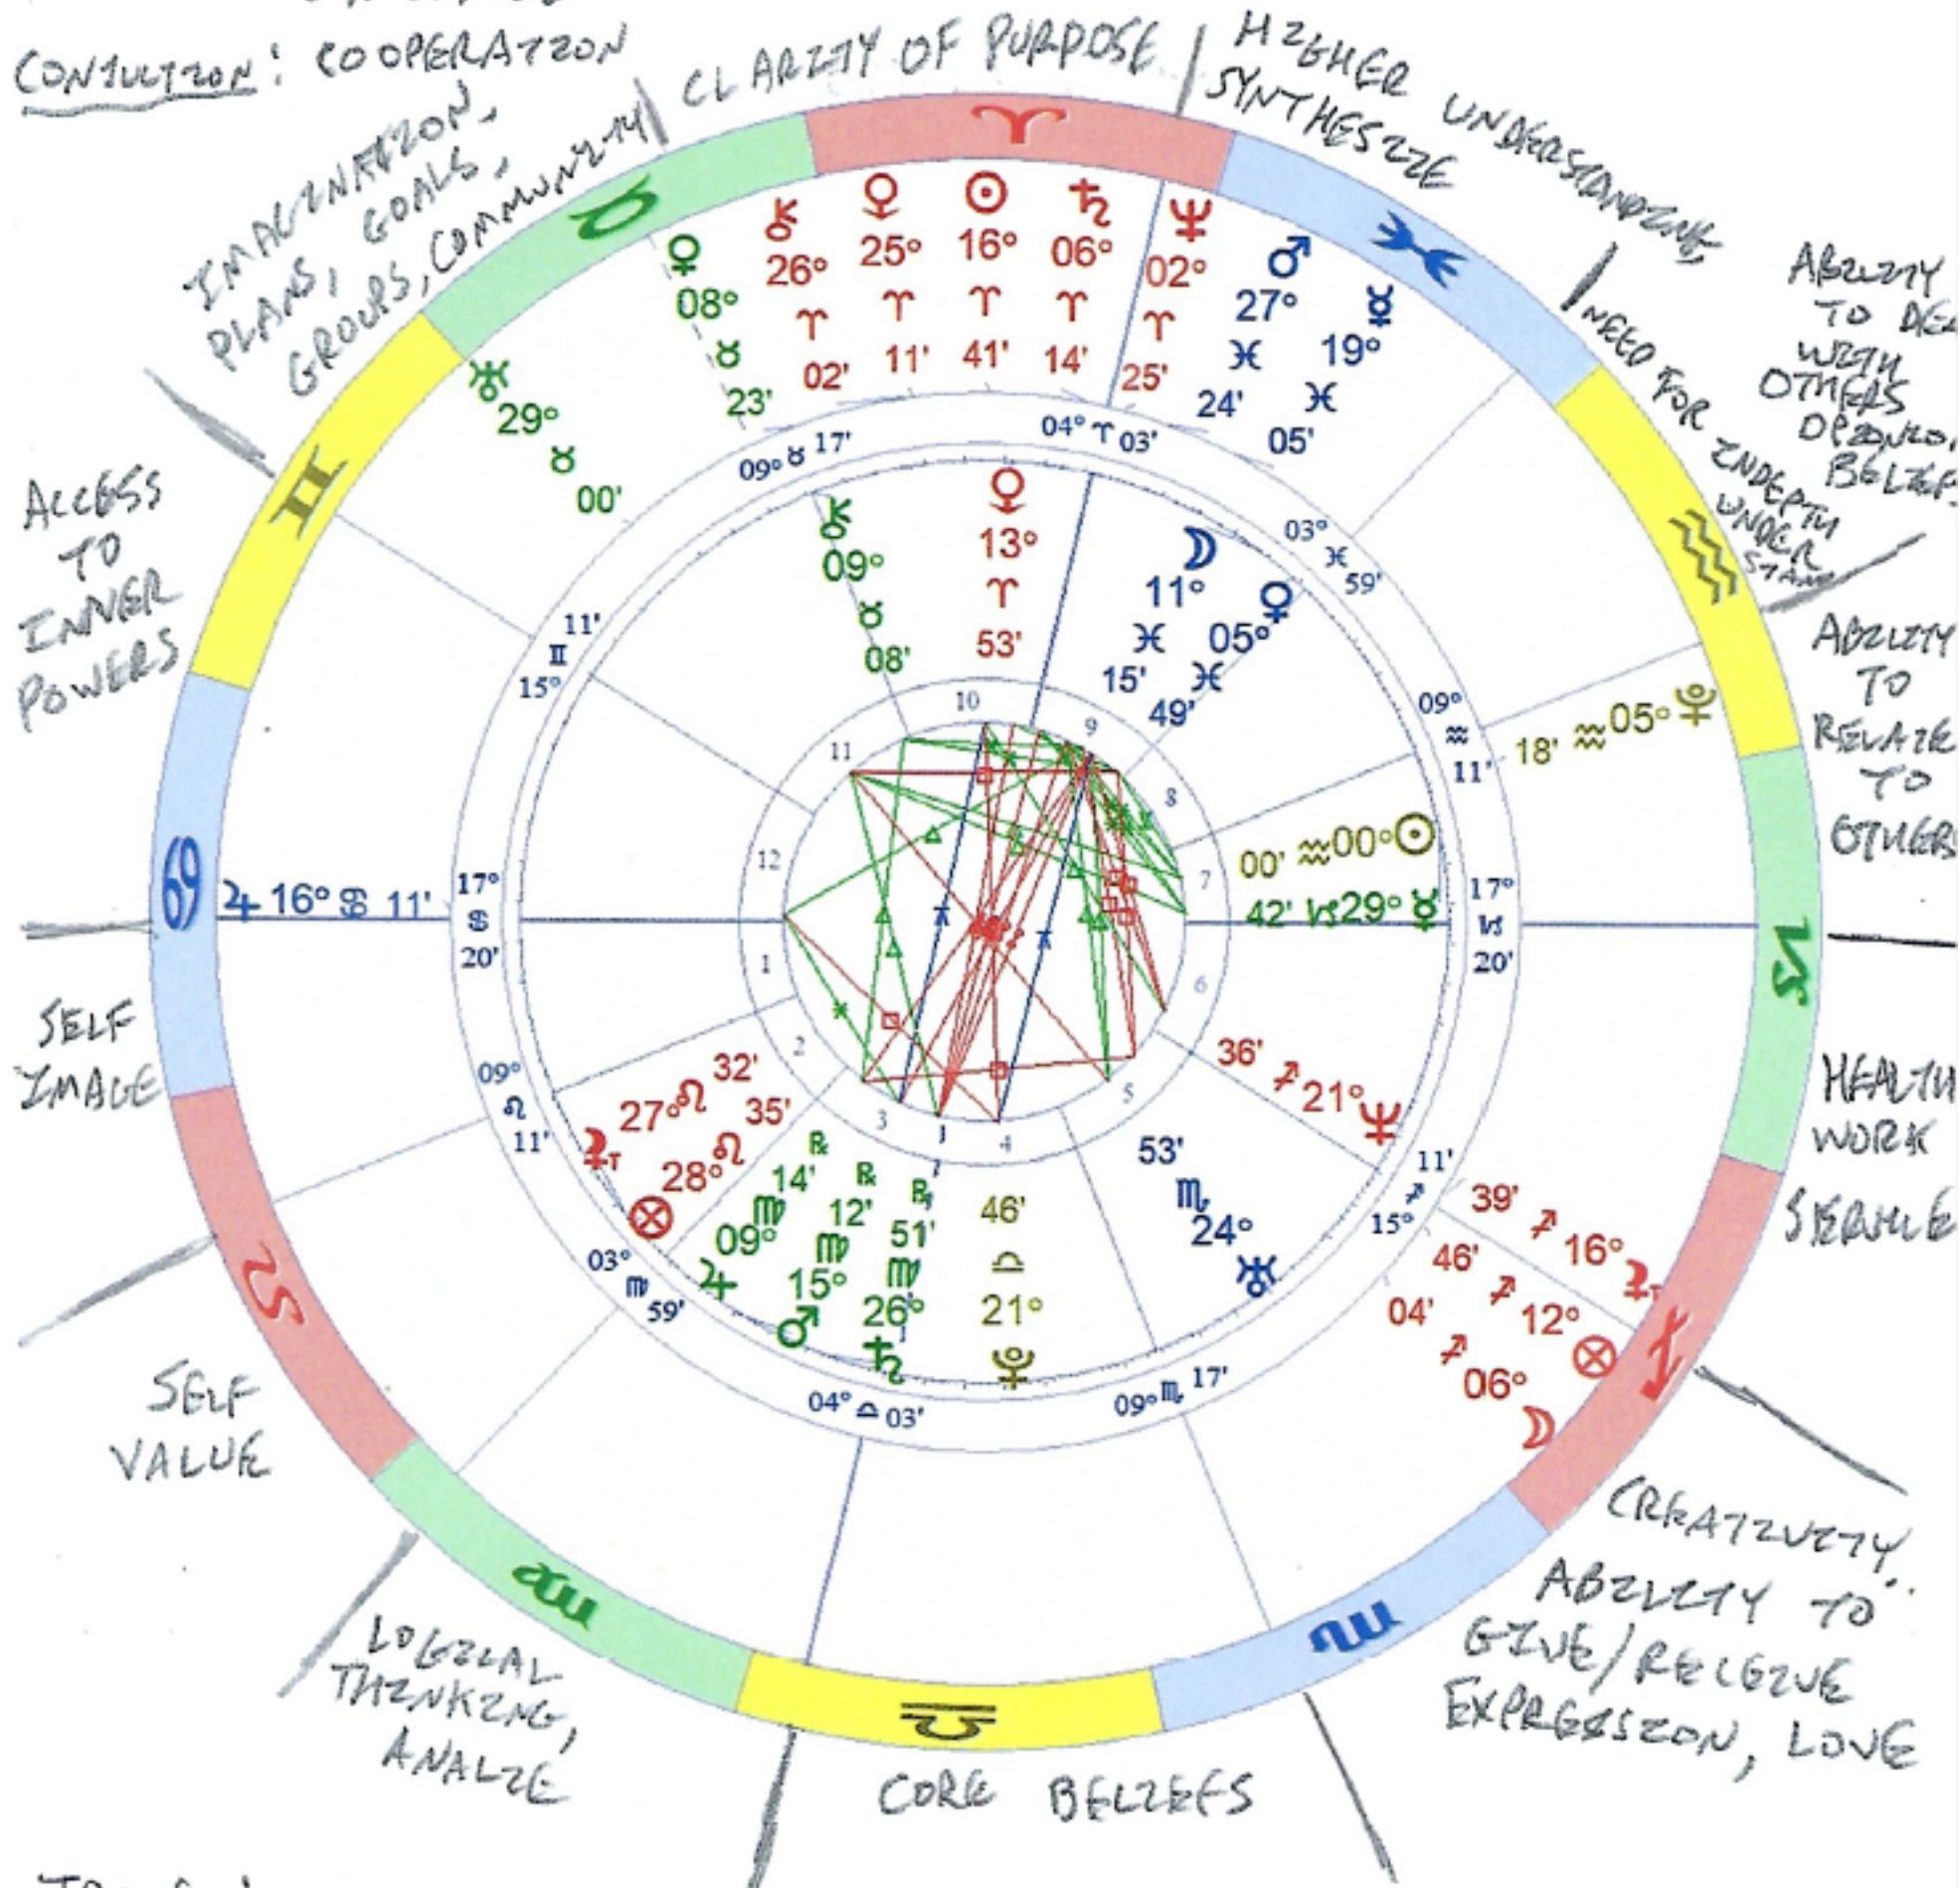

Aries Transits of April 2026

QUINCUNX: NECESSARY GROWTH INTO FUNCTION } MATURE
 NEED DEVELOPMENT, STRONG MOTIVATION } THE ENERGIES

SEXTILE: PRODUCTIVE, SHARE APRIL 4, 2026
 SKILLFULL

TRINE: HARMONY, TALENT, UNRESTRICTED ENERGY

SQUARE: NEED TO ACT, WORK, EFFORT, DETERMINATION MAKE CHANGES

OPPOSITIONS: SEEK BALANCE, AWARENESS, CONFLICT WITH OTHERS

April 16th, 2026

♈ 1st House: Aries

Self-Definition House: "I Am"

Descriptions: emergence from formlessness, conditions of birth, early childhood, ego development, personal identity, drive, self-awareness, zest for life, potential, instinct, basic energy, will power, assertiveness, creative visions, independence, leadership, pioneering, subjective springtime.

Attributions:
Self-image.
Self-confidence.
Self-awareness.

Developments:
Physical body.
Basic energy.
Instinct & Ego.

Heh
Window.
Sight (Insight, Foresight).
Fire (Father Letter).

Path 15 Constituting Intelligence:
To constitute creation, to frame, to compose, to author, to invent, to build, to define, to set boundaries.

4th Stage of Unfoldment: Principle of Reason. "We don't see things as they are, we see them as we are."

♎ 7th House: Libra

Partnership House: "I Partner"

Descriptions: love, marriage, intimate relationships, close friendships, participation, teamwork, contracts, co-operation, sociability, diplomacy, courts of law, fair play, balance, equality, peace, serenity, harmony, artistry, beauty, sweetness, grace, subjective autumn.